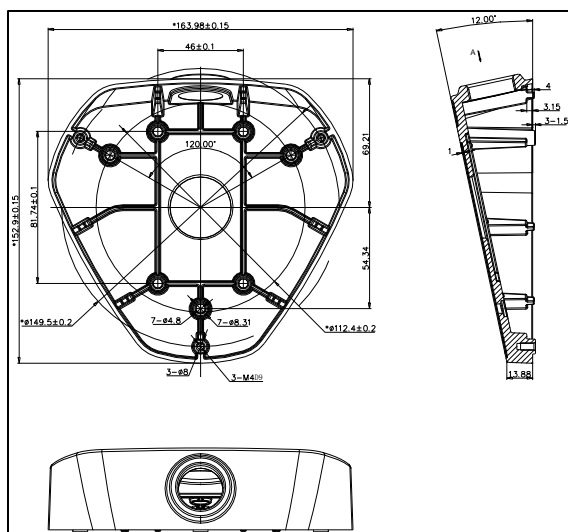

DS-1281ZJ-DM25

Inclined Ceiling Mount Bracket for Dome Camera

Features:

- Aluminum alloy material with surface spray treatment
- Cable hole on bracket makes the feature better

Dimension:

Order Model:

DS-1281ZJ-DM25

Parameter:

Model	DS-1281ZJ-DM25
Parameters	Inclined Ceiling Mount Bracket for Dome Camera
Appearance	Hikvision White
Material	Aluminum Alloy
Dimension	153×164×45mm
Weight	300g

Notice:

- The bracket should be installed on flat wall
- Waterproof rubber is necessary for outdoor application
- The wall must be capable of supporting over 3 times as much as the total weight of the camera and the mount.
- The maximum load capacity of the bracket is **4.5KG**

Note: The actual dome camera may vary from the picture above.